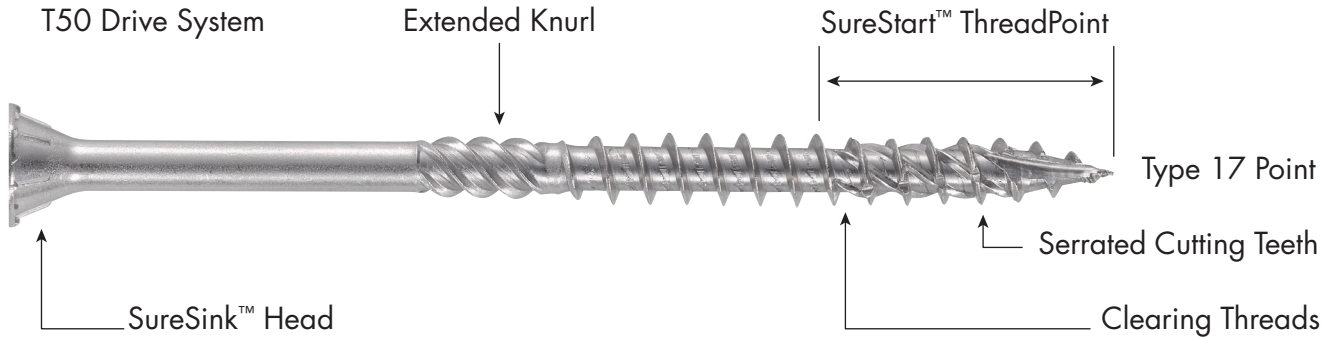

FastenMaster.
MarineLOK™
Stainless Structural Screw

**NEW
PRODUCT**

MarineLOK™ is a heavy duty wood screw that replaces 1/2 lag screws ideal for coastal wood-to-wood connections like: decks, docks, boat houses & more!

316 Marine Grade Stainless Steel
Designed for corrosive environments

SureStart™ ThreadPoint
for faster starts

SureSink™ Head
for clean finished look

**Available in
(6) lengths:**

3", 4", 5", 6", 8", 10"

Ideal for coastal applications:

Decks

Docks

Boardwalks

Boat Houses

FastenMaster
MarineLOK™
 Stainless Structural Screw

Scan for
 more information
 on MarineLOK

Fastener Features

Product Listing