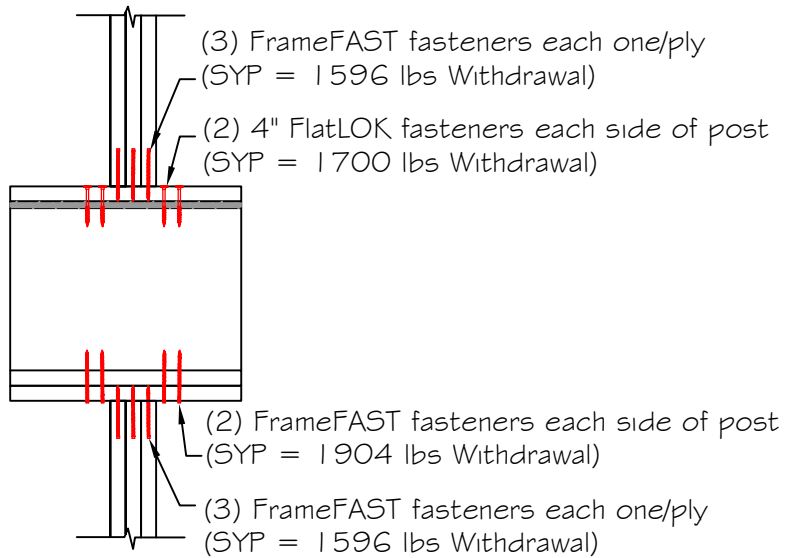

Triple Stud Pack - Isometric

Triple Stud Pack

**FrameFAST Connection Details - No. 11**

Rev. No.	Revision Description	Date
0	First Release	0000/2023